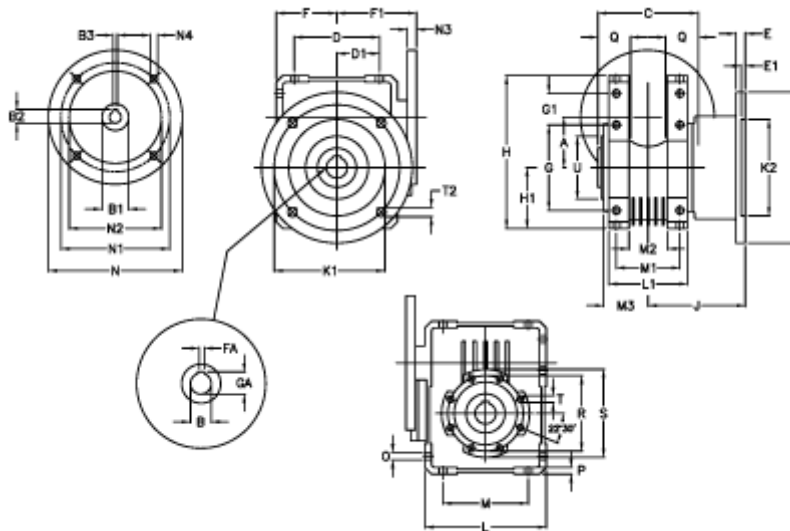

Article number: 392208605643116

Description: Worm Gear with Torque Limiter
W86 L1-UF-56-P80 B14

Measures

A = 86.90	E = 15	H = 245.5	M = 144	N4 = 6,5	U = 110
B = 35	E1 = 6	H1 = 100.0	M1 = 101	O = 11.5	
B1 E7 = 19	F = 100	J = 151.0	M2 = 57	P = 11	
B2 = 21.8	F1 = 128	K = 210	M3 = 65	Q = 45	
B3 H9 = 6	FA = 10	K1 = 176	N = 120	R = 130	
C = 140	G = 144	K2 = 152	N1 = 100	S = 150	
D = 144.0	G1 = 45.5	L = 200	N2 = 80	T = M10x18	
D1 = 72.0	GA = 38.3	L1 = 125	N3 = 7.5	T2 = 12.5	